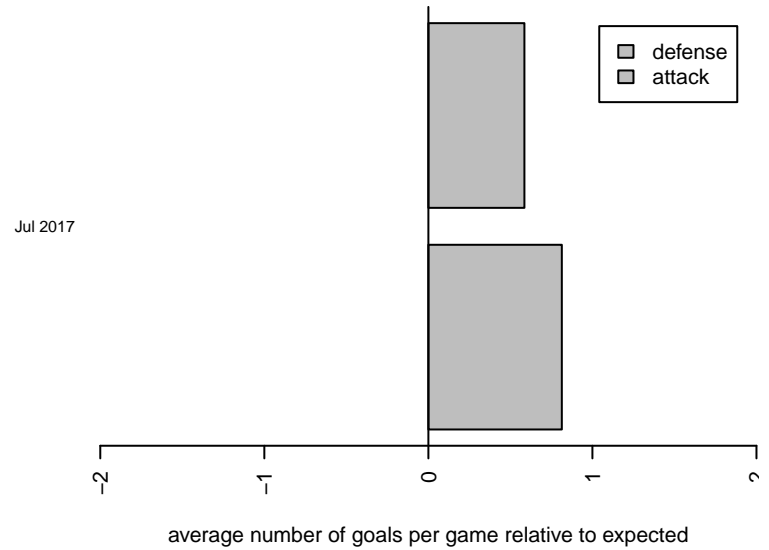

Performance relative to 13 month average