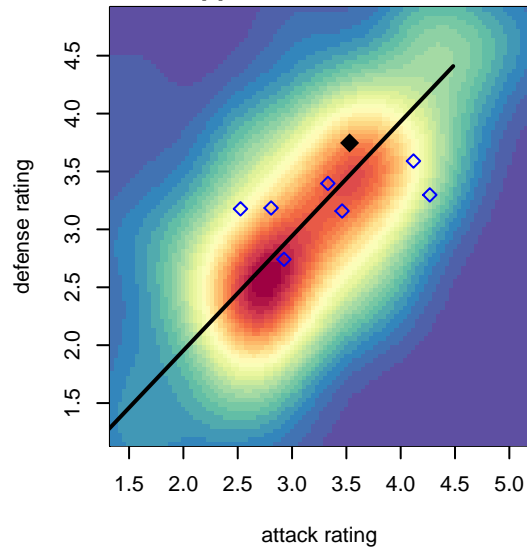

**attack and defense rating
relative to others at age
and all opponents in last 13 months**