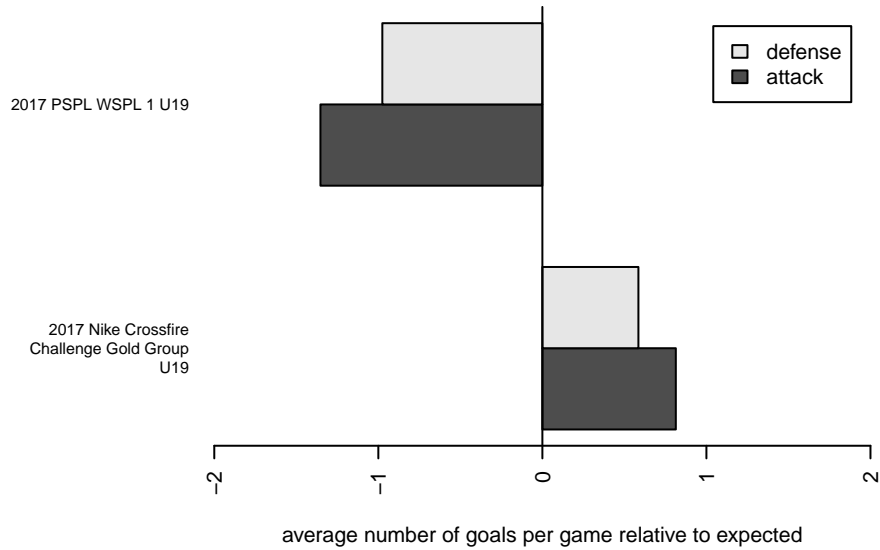

Performance relative to 13 month average