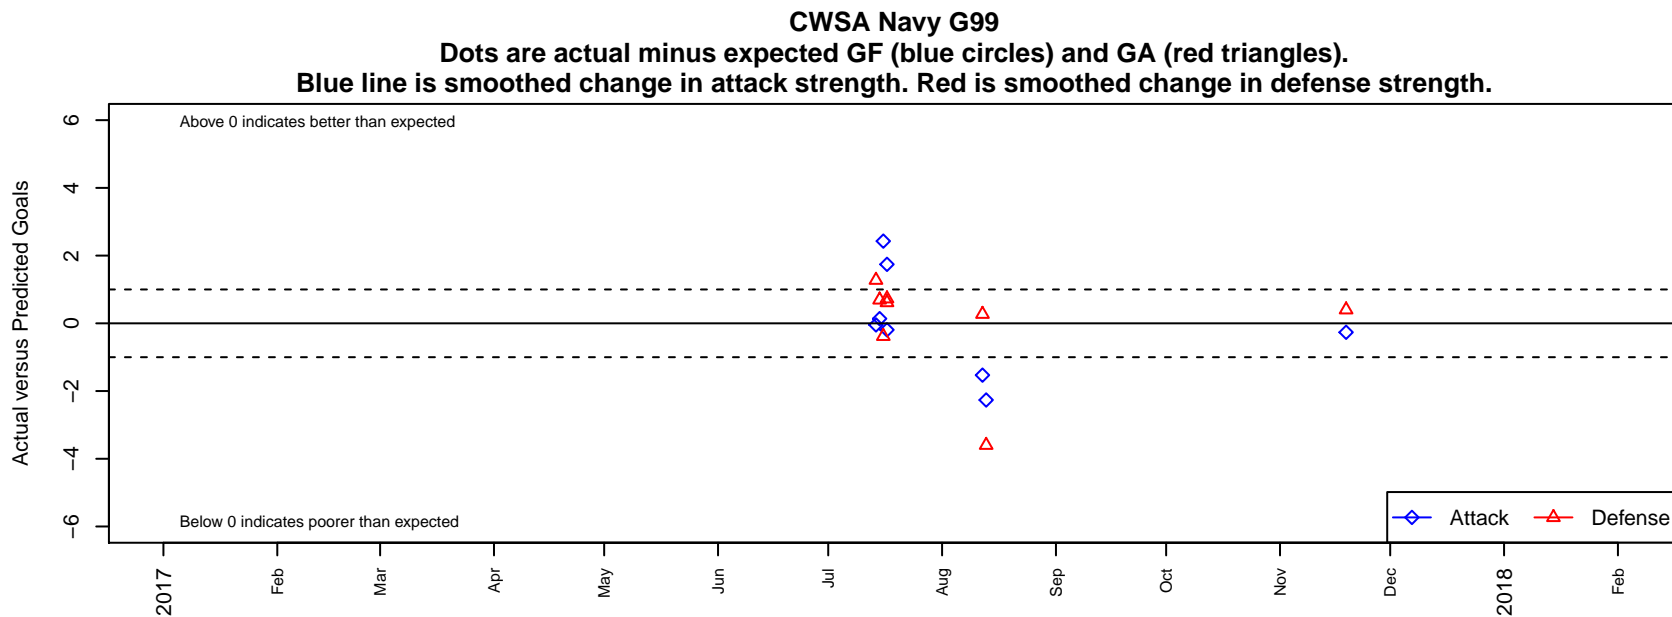

**attack and defense variance (black dot)
relative to other teams
and top 10 in region**

**attack and defense rating
relative to others at age
and all opponents in last 13 months**

CWSA Navy G99

Central Washington Soccer Academy
Yakima, WA
G99 total strength=1850
attack=34.12 defense=42.38
fall league = PSPL WSPL 1 U19
notes= Anabtawi 2015

alt names used:
CWS NAVY (WA)
CWSA 999/00 Navy

Venues played:
2017 Nike Crossfire Challenge Gold Group U19
2017 PSPL WSPL 1 U19