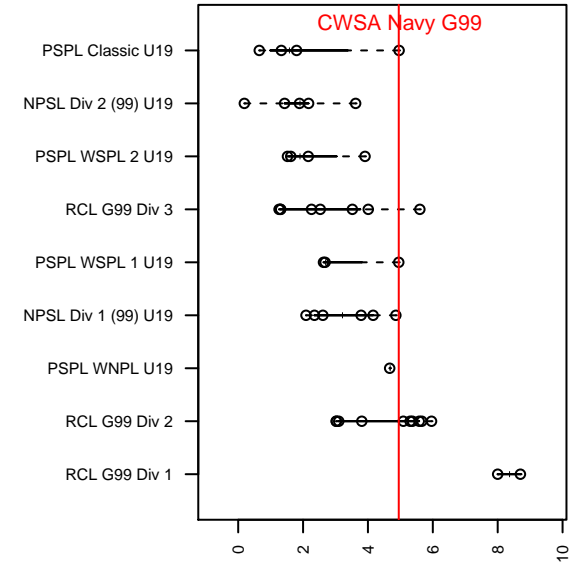

**attack and defense rating
relative to others at age
and all opponents in last 13 months**