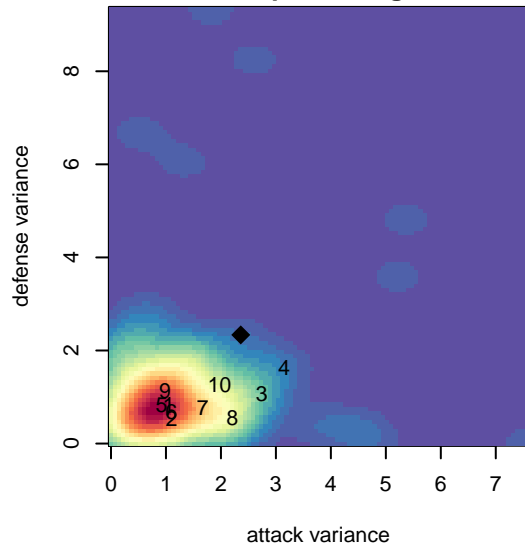

**attack and defense variance (black dot)
relative to other teams
and top 10 in region**